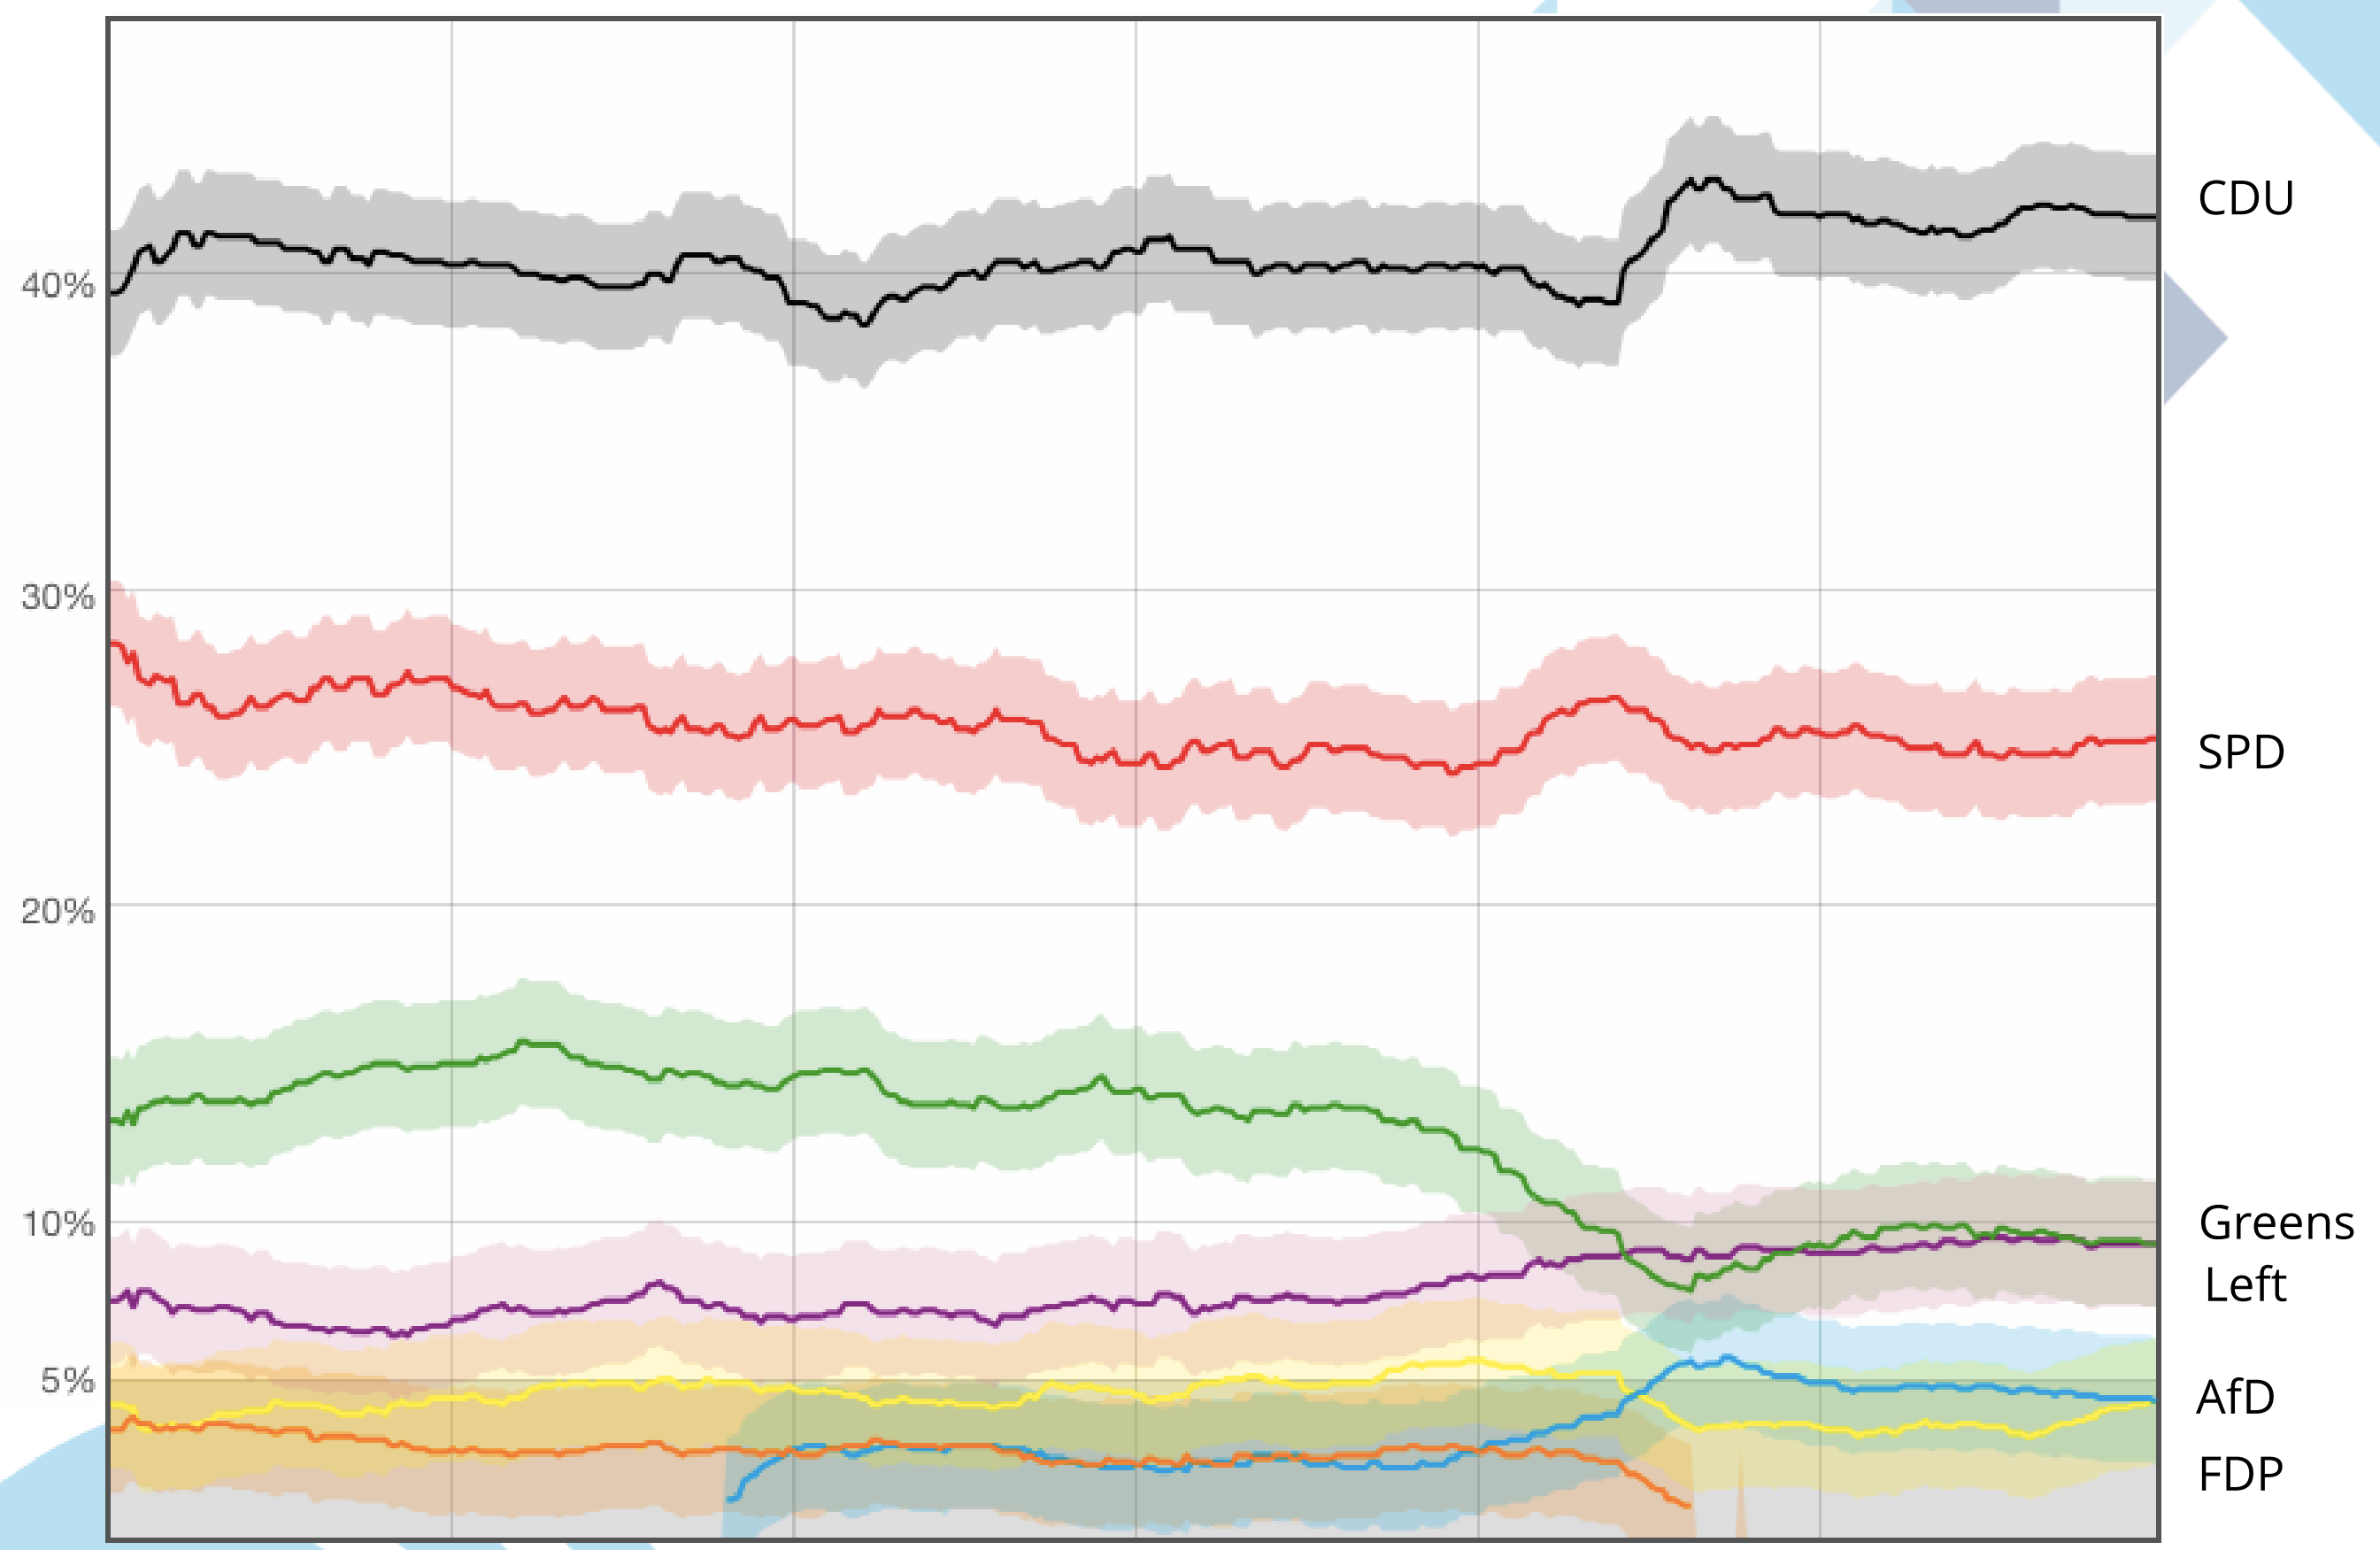

If the Bundestagswahl was next Sunday...

INSA, July 12

Kantar, July 10

Polling Jan. 1, 2013 - Dec. 31, 2013

Pollytix Strategic Research Company

If you could vote for the Chancellor directly, who would you vote for?

ARD-DeutschlandTREND July 2021

Altersgruppen