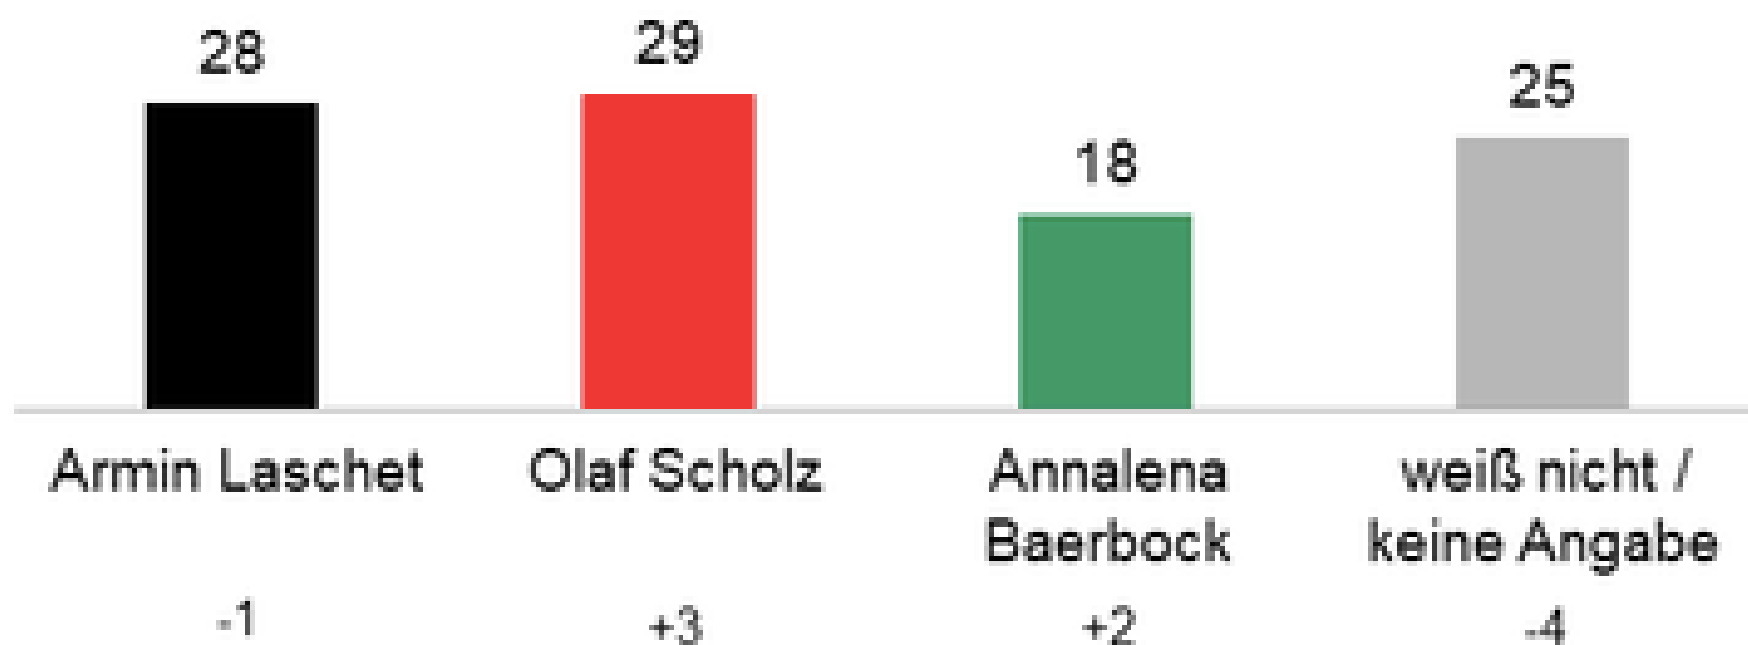

If the Bundestagswahl was next Sunday...

INSA, July 12

Kantar, July 10

Polling Jan. 1, 2013 - Dec. 31, 2013

Pollytix Strategic Research Company

If you could vote for the Chancellor directly, who would you vote for?

ARD-DeutschlandTREND July 2021

Altersgruppen