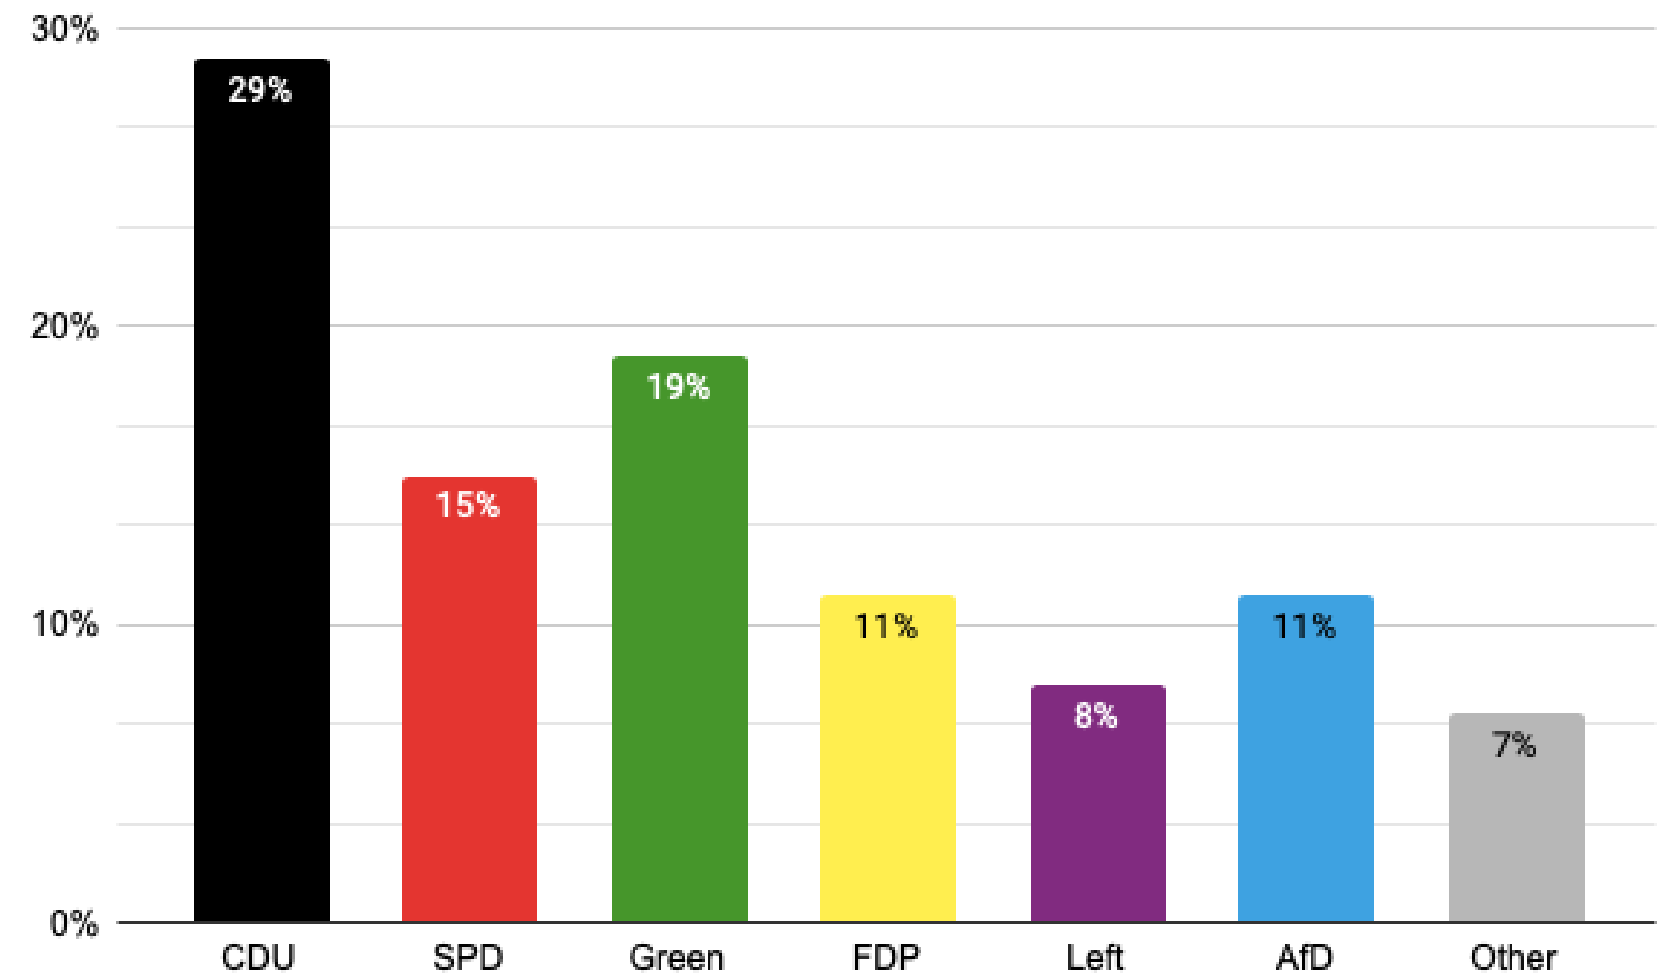

If the Bundestagswahl was next Sunday...

INSA, July 12

Kantar, July 10

Polling Jan. 1, 2013 - Dec. 31, 2013

Pollytix Strategic Research Company

If you could vote for the Chancellor directly, who would you vote for?

ARD-DeutschlandTREND July 2021

Altersgruppen