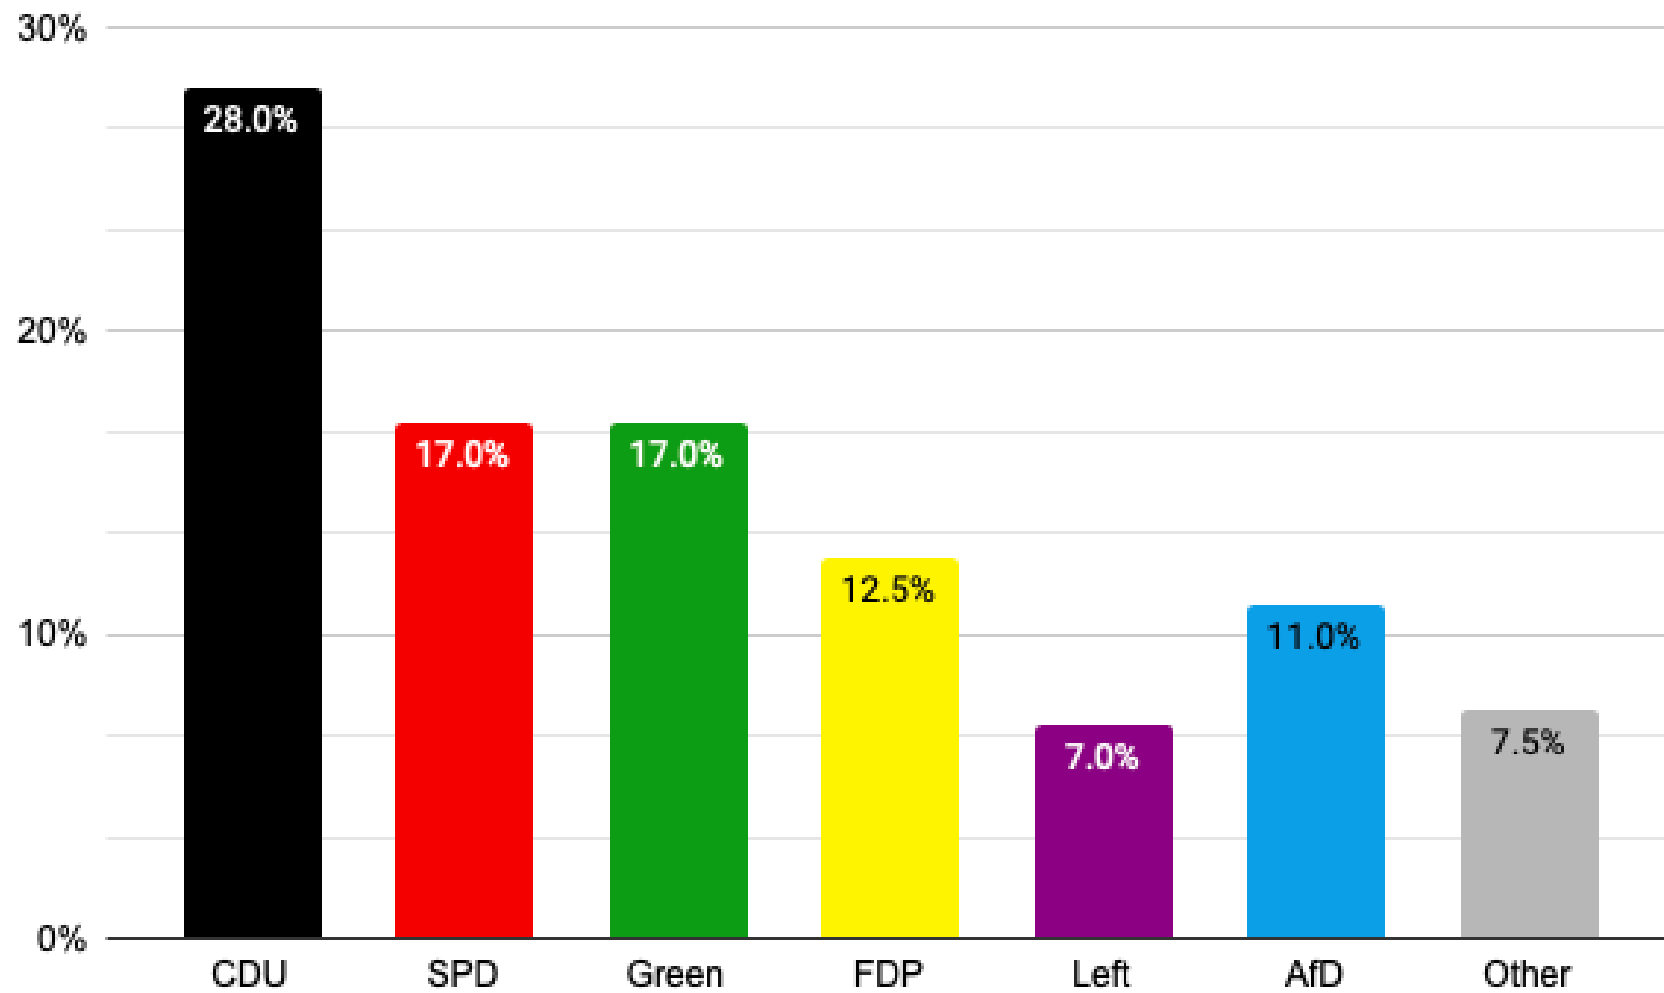

If the Bundestagswahl was next Sunday...

INSA, July 12

Kantar, July 10

Polling Jan. 1, 2013 - Dec. 31, 2013

Pollytix Strategic Research Company

If you could vote for the Chancellor directly, who would you vote for?

ARD-DeutschlandTREND July 2021

Altersgruppen